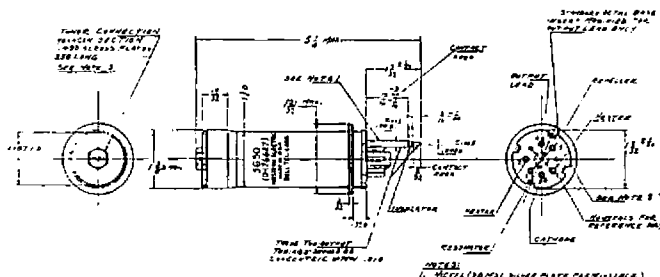

**RADIO MANUFACTURERS ASSOCIATION
ENGINEERING DEPARTMENT**

GENERAL CHARACTERISTICS

TYPE 5650

RMA DATA BUREAU
90 WEST STREET
NEW YORK 6, N. Y.

Reflex Oscillator
Internal Cavity

REFLEX KLYSTRON

ELECTRICAL CHARACTERISTICS

Heater Voltage	6.3 volts
Heater Current	450 milliamperes
Maximum Frequency	1390 MC
Minimum Frequency	1245 MC

MAXIMUM RATINGS

Resonator Voltage
Resonator Current
Reflector Voltage
Heater-Cathode Voltage (peak)

Shell Temperature

C. W. OPERATION

250 volts
50 milliamperes
-350 volts
(+45 volts
(-45 volts
130 centigrade

MECHANICAL INFORMATION

Type of Cathode	Coated Unipotential
Base and Physical Dimensions -	See outline Drawing BL-277337
Base Connections	" " " BL-277337
Mounting Data	May be mounted in any position

TYPICAL OPERATION (C.W.)

Frequency	1320 MC
Resonator Voltage	225 volts
Resonator Current	40 milliamperes
Reflector Voltage	-120 volts
Reflector Current	Less than 7 microamperes
Mode Number	150 volts
Electronic Tuning;	
Frequency Variation (ER range -100 to -140)	5.5 MC
Modulation Sensitivity	0.14 MC/volt
Average Power Output	165 milliwatts